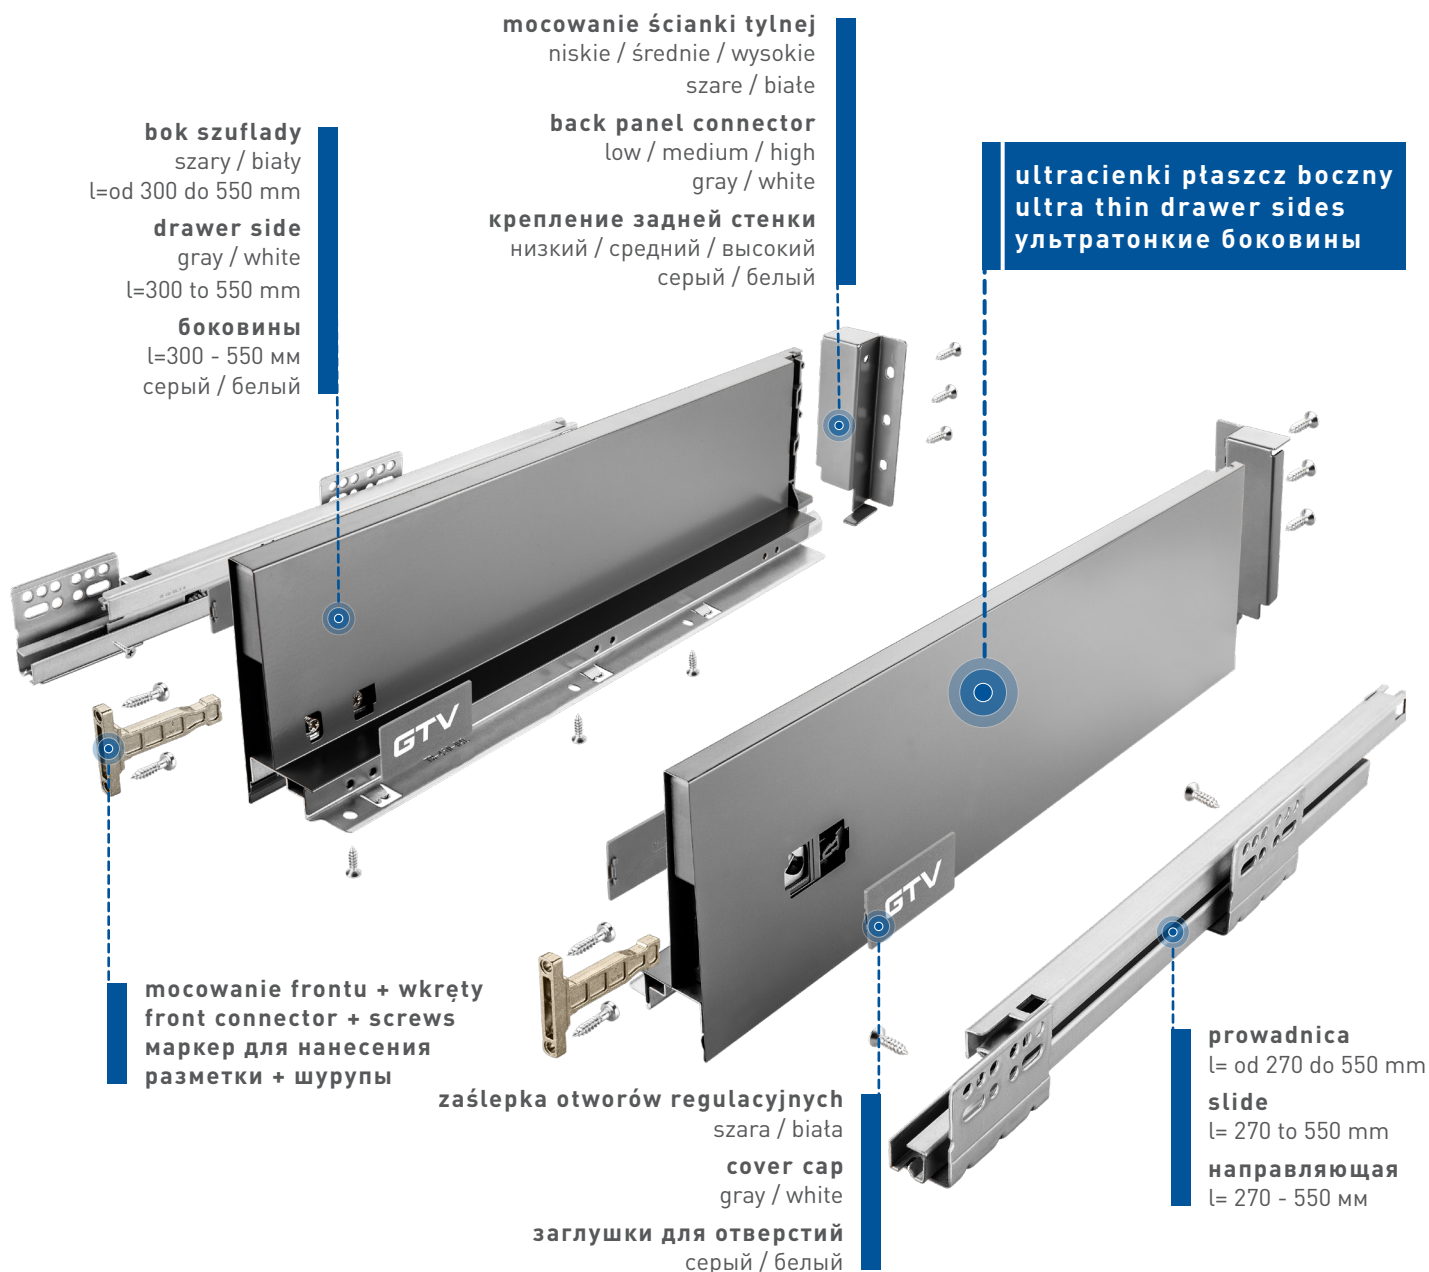

300 - 550

stal / steel / сталь

**biały / white / белый
grafit / graphite / графит**

95, 127, 178

40 KG / КГ

Skład zestawu / Set / Комплектация:

AXIS - komplet szuflady niskiej „A” / low drawer set „A” / низкий ящик „A”

EN **AXIS is a completely new drawer system offering high quality and unique design.**

Straight, distinct contours and smooth sides, perfectly fit any type of furniture. Thanks to ultra thin drawer sides, users gain additional space inside the drawer. The system is based on reliable slides with silent shut mechanism, full extension and a high load capacity of 40 kg. Axis drawer system offers the ultimate comfort and reliability to fulfill users expectations.